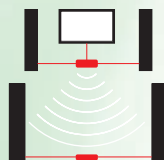

Multimedia Systems/Extra Speaker/Wireless Audio

MAGNETIC SHIELDED SATELLITE

PC-3 Multimedia Speakers 2.1 Channel

Satellite speakers:

- 3 x 1" Components
- Power handling: 20 Watt
- Magnetically Shielded
- Cabinet: Silver, Black or White
- Dimensions (WxHxD): 55 x 250 x 90 mm

Active Subwoofer:

- Power handling: 30 Watt
- Cabinet: Silver/Black
- Line Out
- Bass Reflex
- Bass, Treble and Volume Control
- Dimensions (WxHxD): 185 x 255 x 245 mm

X-70 Extra Speakers

- 1 x 4" Full Range Speaker
- Power handling: 70 Watt
- Frequency Response: 38 Hz - 90 KHz
- Impedance: 4 ~ 8 Ohm
- Volume Control
- Cabinet: Black or White
- Dimensions: (WxHxD) 170 x 280 x 125 mm

WAS-55

Digital Wireless Audio System for Rear Speakers

- 2.4 GHz Signal broadcasting
- Max 15 m transmission distance (straight line)
- 2 x 20 Watt power output
- 4 Ohm
- Desktop or wallmount
- 2 x Speaker Connection
- Color: Silver

15m

Dantax Radio A/S
Bransagervej 15
DK-9490 Pandrup

Denmark:
Tel. (+45) 98 24 76 77
Fax (+45) 98 20 40 15

Sweden:
Tel. (+46) 0470 455 50
Fax (+46) 0470 468 50

Norway:
Tel. (+47) 67 06 77 30
Fax (+47) 67 06 77 31

Iceland:
Tel. (+354) 568 9090
Fax (+354) 568 0390

Finland:
Tel. (+358) 09 2533 8200
Fax (+358) 09 2533 8220

www.dantaxradio.dk

Dealer: