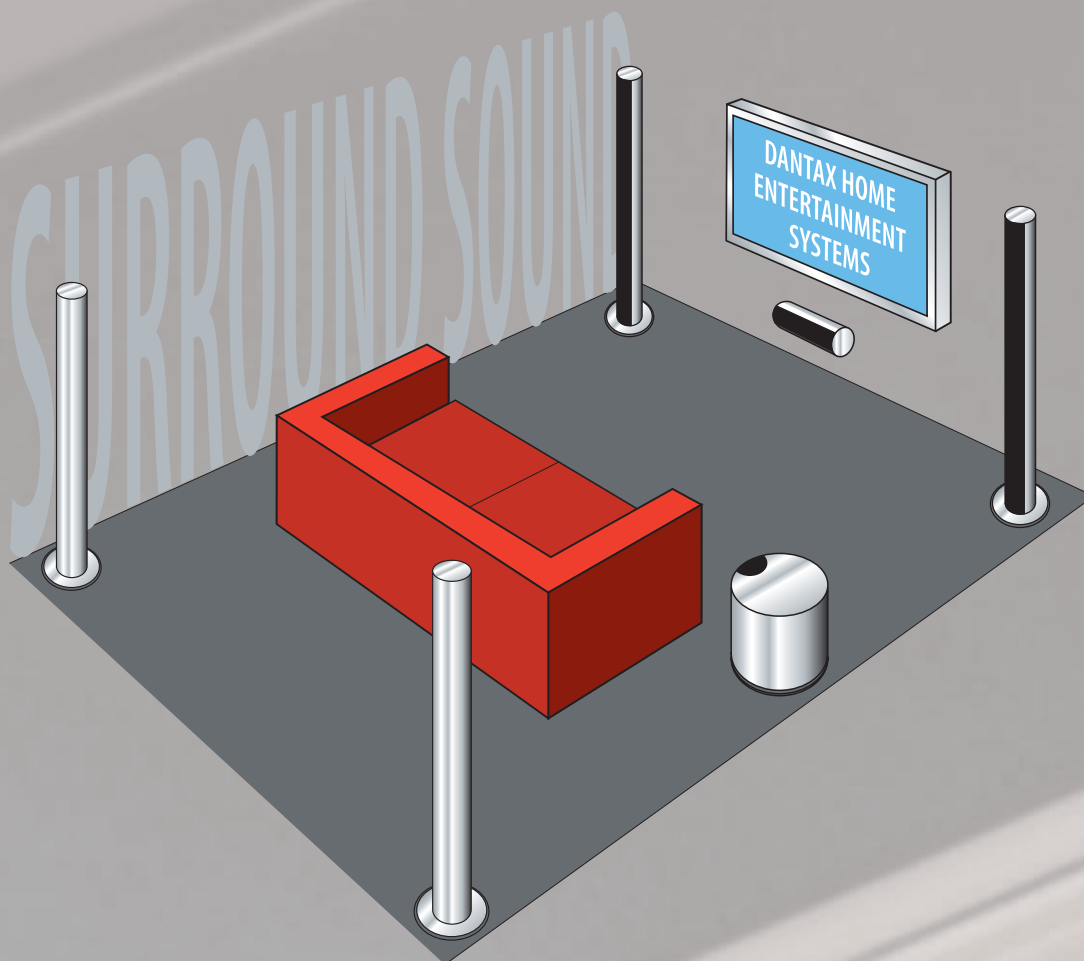

The easy way to perfect Home Cinema Experiences

Everybody talks about the great experiences you can have from an complete Surround Sound set-up in your television room, but very few offers as many different possibilities as Dantax. Dantax brings you multiple choises, all in very high quality, but very different in design and style, and naturally in technical specifications - all to satisfy your needs and wishes.