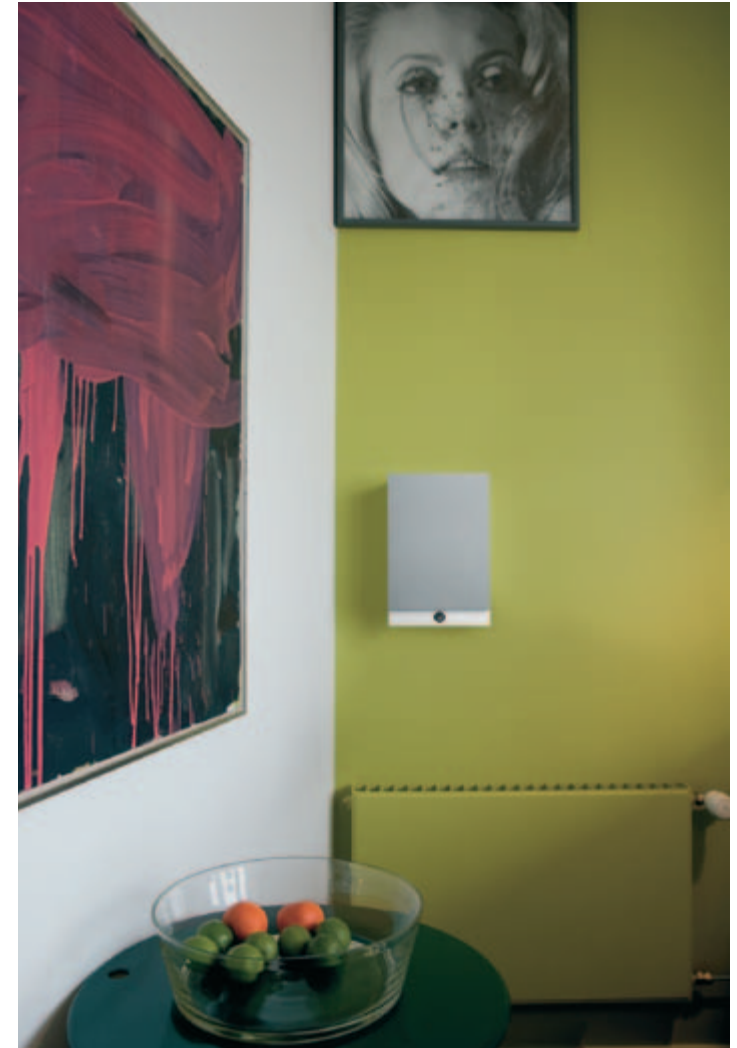

Universal speakers

SA talent. You hear them long before you see them.

Fascinated by the open, vivid and rich sound, you scan the room in search of a large pair of speakers. But there are none.