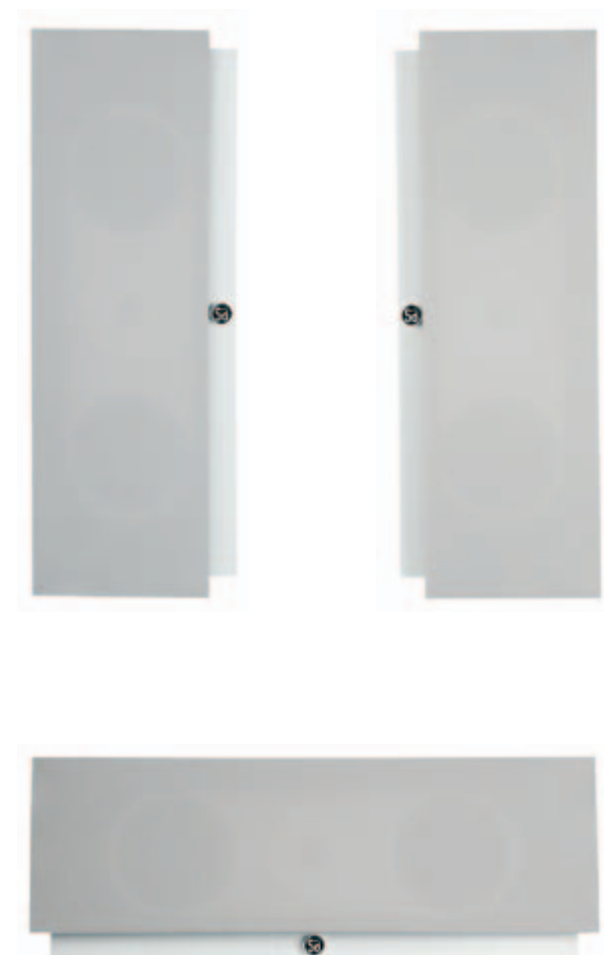

SA exact

No other speaker combines the flexibility, durability and sound quality of the SA exact.

It is unlike any other speaker because it works perfectly in places where ordinary speakers seem out of place. Get used to the idea, that SA exact represents a different way of thinking, one that combines flexibility, durability and world-class sound.