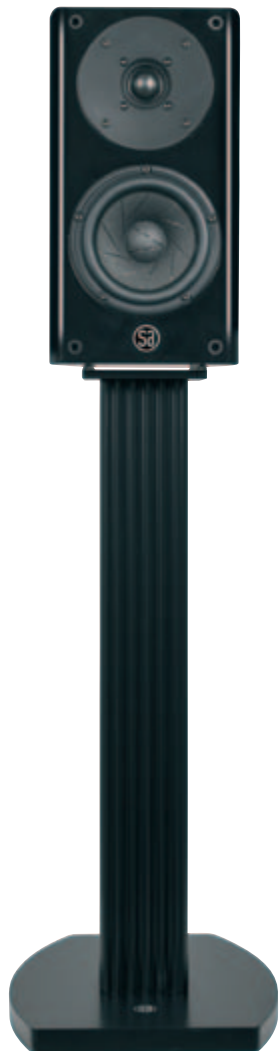

## SA pandion 2

**SA pandion 2 is a breakthrough for compact loudspeakers. It breaks with the traditions and sets new standards for sound quality.**

It is created for people with a burning interest in music, who want to hear every detail and nuance in the music and at the same time wanting a compact loudspeaker.